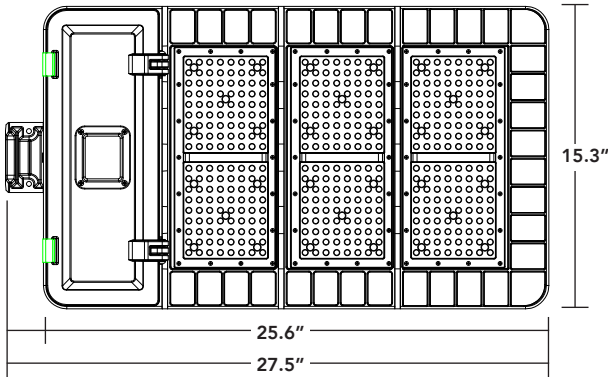

08.20.18 Information is subject to change without notice.

LEDAL G2 LED AREA LIGHT | SHOEBOX STYLE FIXTURE

75L, 120L, 140L

200L, 270L, 330L

400L

ALL MODELS

PHOTOMETRICS

T3