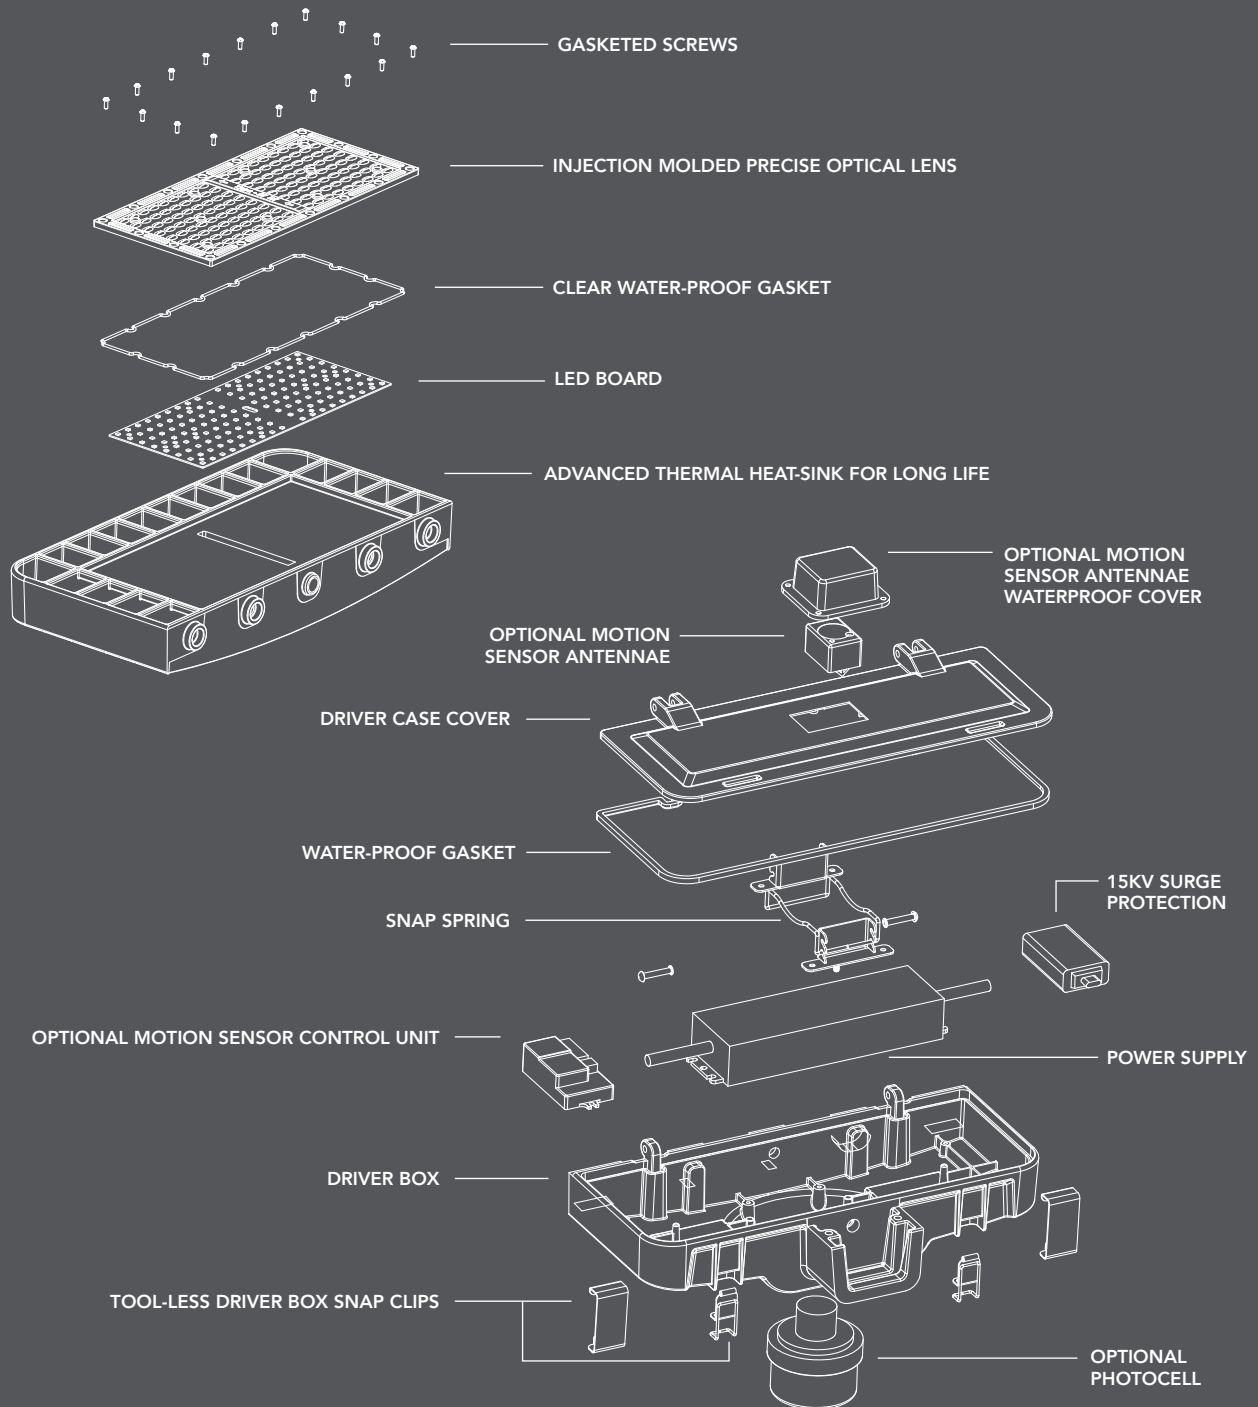

LEDAL G2 LED AREA LIGHT | SHOE BOX STYLE FIXTURE

highest-in-class LPW

400L

extremely durable powder coat resists fading & peeling

- Patented “v-groove” bracket mounting allows for a fast and easy installation. V-groove self-locks onto the fixture.
- Superior standard 15kV surge protection.
- Optional fixture integrated high/low motion sensor with remote control to adjust settings.
- 7-pin NEMA receptacle included standard. Compatible with all photocells (standard and dimmable) and wireless control systems.
- Easy-to-secure clips to access the driver box does not require any screws or tools.

08.20.18 Information is subject to change without notice.

LEDAL G2 LED AREA LIGHT | SHOEBOX STYLE FIXTURE

75L, 120L, 140L

200L, 270L, 330L

400L

ALL MODELS

PHOTOMETRICS

T3

T4

T5

RemPhos by Light Efficient Design
lighting on target

FOR PRODUCT INFO ("LED" MODEL #) CONTACT.....Light Efficient Design • 188 S. Northwest Highway • Cary, IL 60013 • 847.380.3540 • led-llc.com
FOR PRODUCT INFO ("RP" MODEL #) CONTACT.....RemPhos by Light Efficient Design • 30 Log Bridge Road, Building 200 • Middleton, MA 01949 • 877.997.3674 • remphos.com

08.20.18 Information is subject to change without notice.

LEDAL G2 LED AREA LIGHT | SHOEBOX STYLE FIXTURE

RemPhos by Light Efficient Design
lighting on target

FOR PRODUCT INFO ("LED" MODEL #) CONTACT.....Light Efficient Design • 188 S. Northwest Highway • Cary, IL 60013 • 847.380.3540 • led-llc.com
 FOR PRODUCT INFO ("RP" MODEL #) CONTACT.....RemPhos by Light Efficient Design • 30 Log Bridge Road, Building 200 • Middleton, MA 01949 • 877.997.3674 • remphos.com