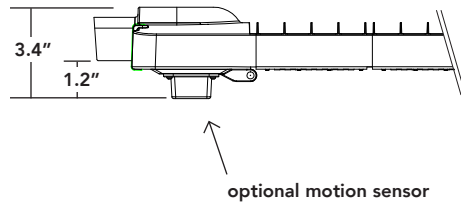

08.20.18 Information is subject to change without notice.

LEDAL G2 LED AREA LIGHT | SHOEBOX STYLE FIXTURE

75L, 120L, 140L

200L, 270L, 330L

400L

ALL MODELS

PHOTOMETRICS

T3