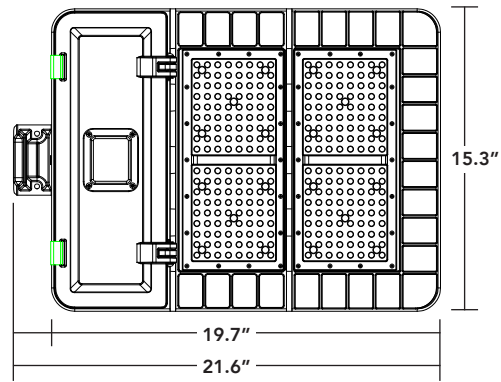

08.20.18 Information is subject to change without notice.

LEDAL G2 LED AREA LIGHT | SHOEBOX STYLE FIXTURE

75L, 120L, 140L

200L, 270L, 330L

400L

ALL MODELS

PHOTOMETRICS

T3