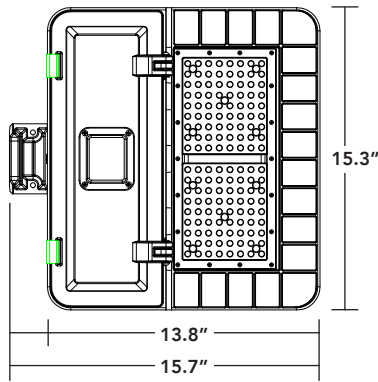

08.20.18 Information is subject to change without notice.

LEDAL G2 LED AREA LIGHT | SHOEBOX STYLE FIXTURE

75L, 120L, 140L

200L, 270L, 330L

400L

ALL MODELS

PHOTOMETRICS

T3